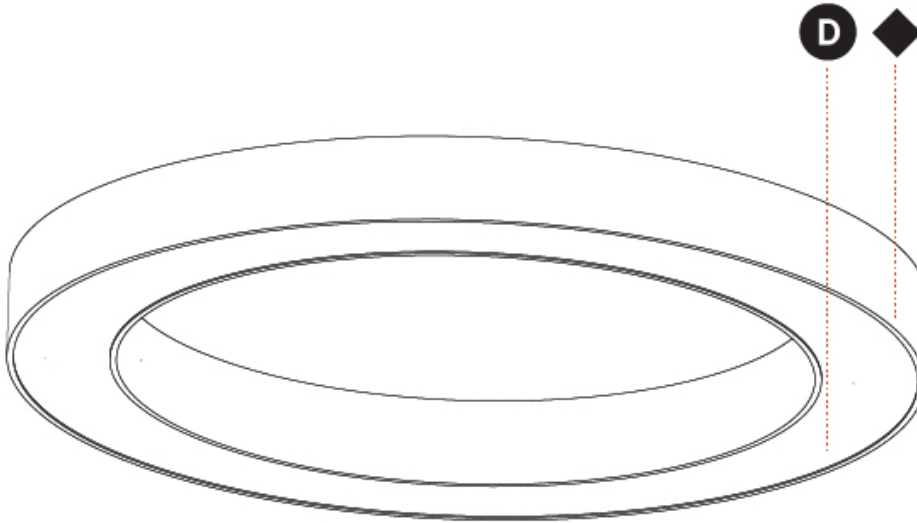

A32914-

PROJECT

TYPE

SPECIFIER

QUANTITY

DATE

GLORIOUS COLOR FINISH CHART

PROJECT _____